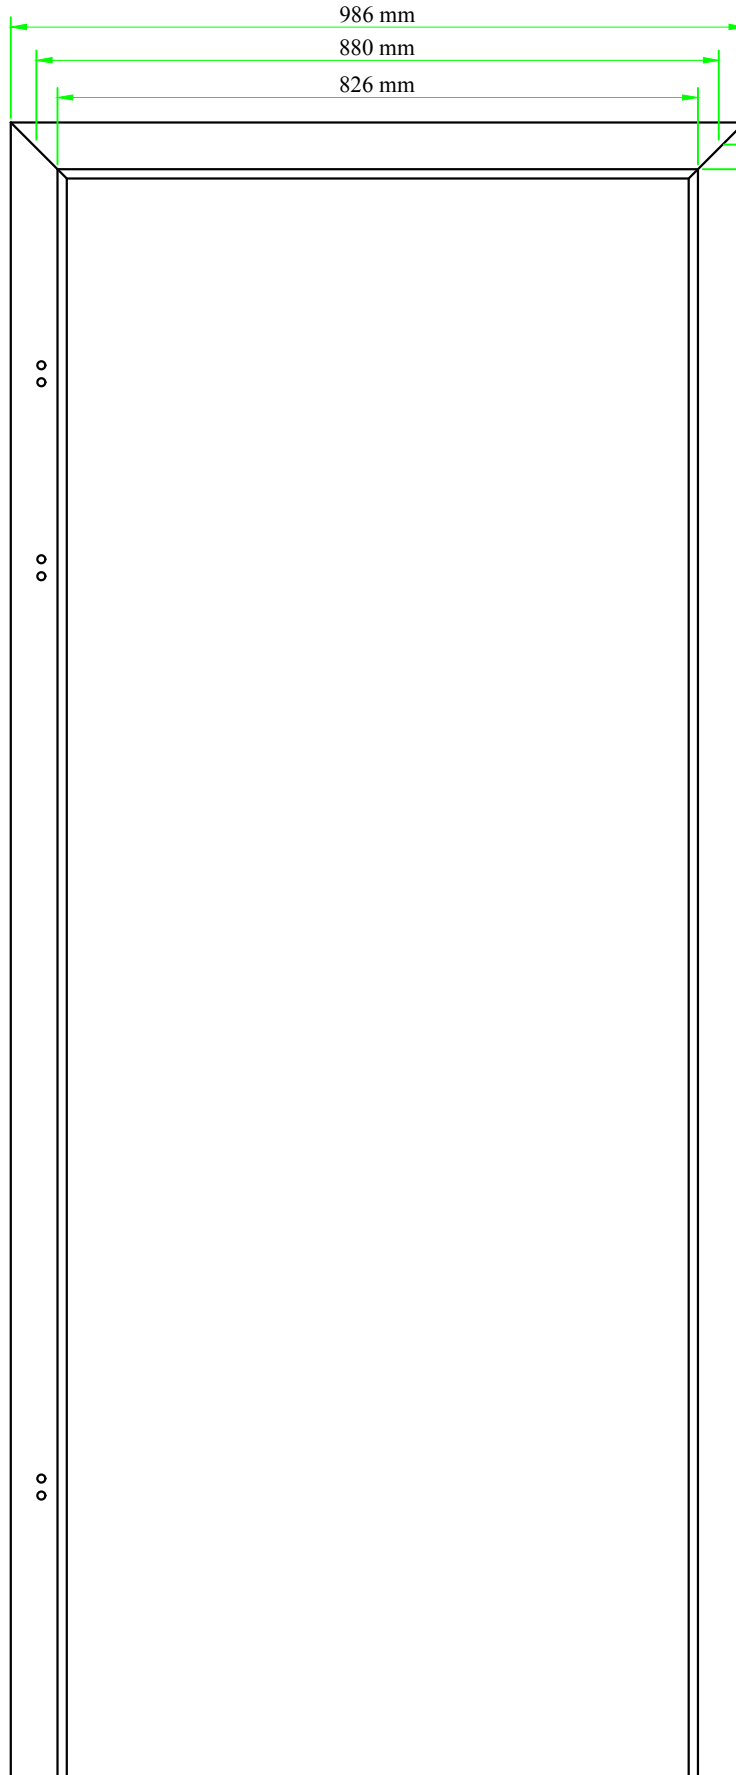

FISA TEHNICA

TOC PORTA SYSTEM TIP B/C/D/E

Porta KMI
Romania

160...180 mm
140...160 mm
120...140 mm
95...115 mm

2030 mm
2060 mm
2108mm