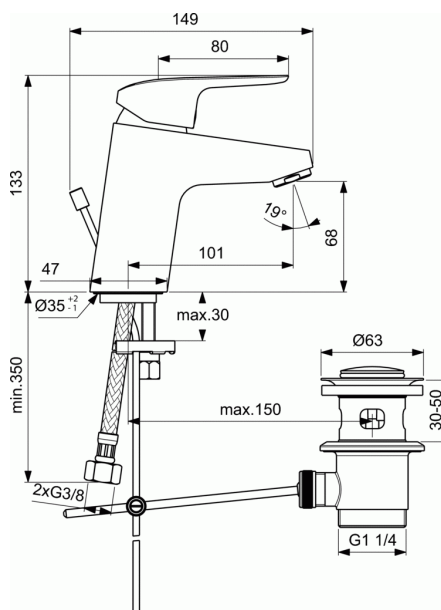

CERAFLEX

One-hole basin mixer with plastic pop-up waste, 5 l/min

One-hole basin mixer with plastic pop-up waste, 5 l/min

- New Cartridge 40 mm HWTC, no click technology
- Temperature limiter - integrated in the cartridge
- Brass cast body
- Metal handle with red and blue colour indication - printed on handle
- Slim Perlator aerator 5l/min
- Plastic pop up waste
- Flexible hoses G3/8" for water supply system connection
- Easy fix system for installation

Comply with EN817

FINISHES*

* AA = Chrome

KEY FEATURES & BENEFITS