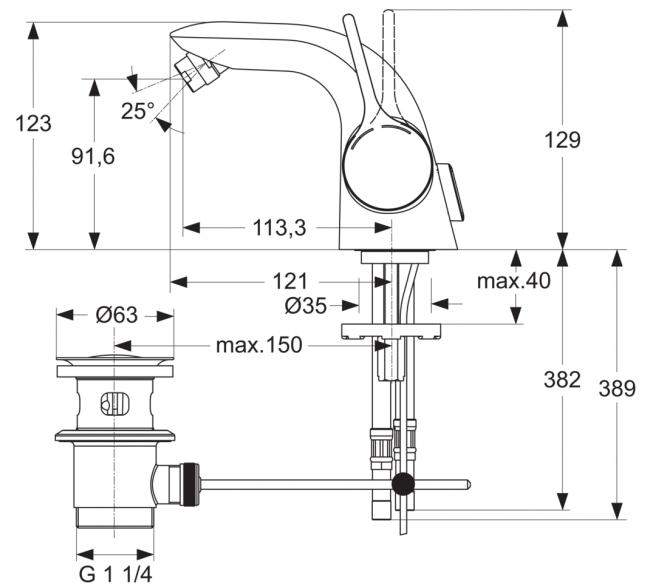

Code article: A4268

MELANGE

Bidet mixer

Bidet mixer

Melange bidet mixer with copper tubes, 35 mm cartridge, hot water limit stop, cast body, metal pop-up waste, Easy-fix, ball-joint aerator and metal handle, chrome

Finishes*

Product variants

BASIN MIXER WITH FLEXIBLE HOSES WITHOUT POP-UP WASTE	A4287
PICCOLO BIDET MIXER	A6119

*Finishes: AA = Chrome