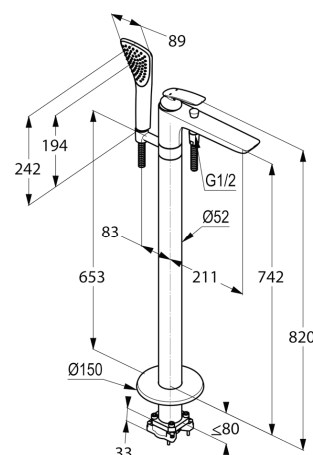

### Advertisement

single lever bath/shower pillar mixer, manufacturer KLUDI GmbH & Co KG  
 KLUDI BALANCE item no. 52590..75  
 type: single lever bath and shower pillar mixer, DN 15 / PN 10, finishes 05 = chrome plated / 91 = chrome/white plated brass, metal solid lever, ceramic cartridge K-41 with hot water safety device, bath tub filler with aerator s-pointer M 24 x 1, flow rate at bath tub filler 22,5 l/min at 3 bar, flow rate at shower outlet 18,1 l/min, automatic diverter: shower to bath tub, protected against backflow DIN EN 1717, with plastic hand shower KLUDI FIZZ 1 S, with cleaning system, with volume spray, with KLUDI SUPARAFLEX SILVER shower hose 1/2 x 1/2 x 1250 mm, metal-effect (silver), with anti twist, shower connection 1/2 inch,  
 dimensions: height: 820 mm, nozzle projection: 211 mm, nozzle height: 742 mm, diameter cover plate: 150 mm  
 Suitable for pre-installation set KLUDI FLEXX.BOX DN 20 item no. 88088 for free standing bath and shower mixer, not included.

### Dimensional drawing