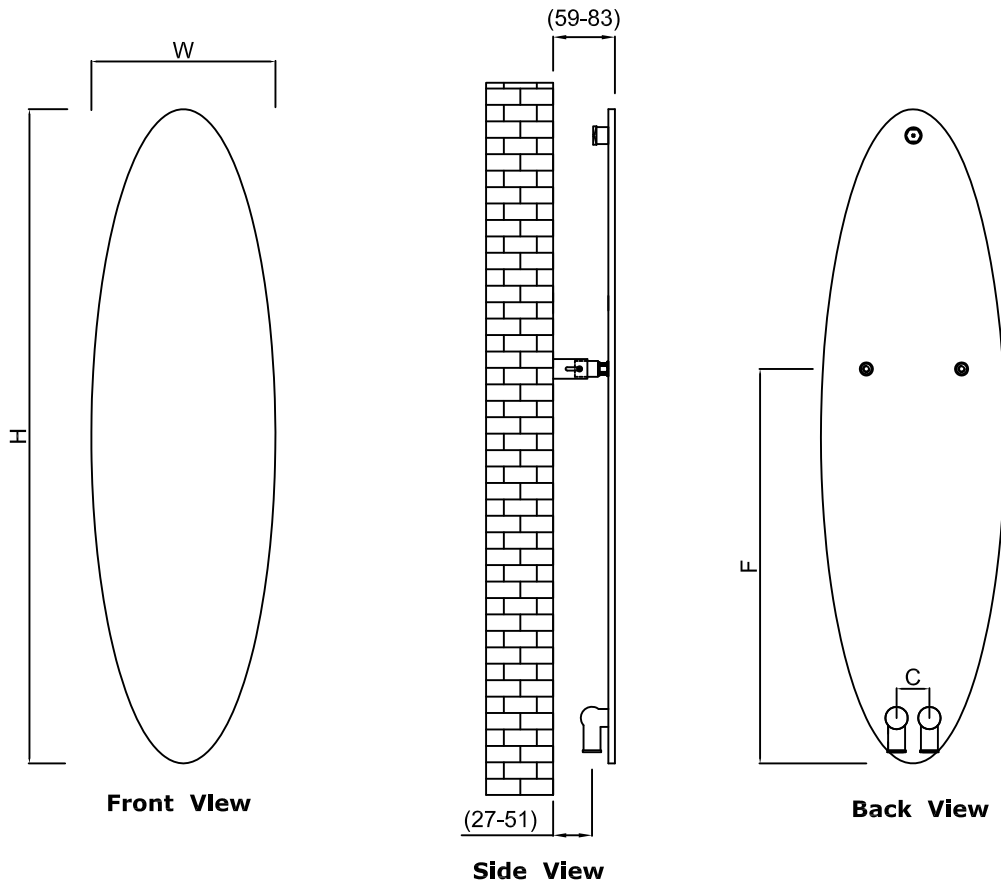

EcoSurf

Towel Hanger Option

- Vertical Mounting
- Optional Towel Hanger
- Optional Ral Color Selection
- Max Operational Pressure:8 Bar
- Inlet/Outlet: 1/2" Female Pipe Thread
- All Dimensions are in mm

SUPPLIED INSTALLATION ACCESSORIES

-  X2
SCREW
-  X2
PEG
-  X2
WASHER
-  X2
HEXAGON HEAD BOLT
M10X12 mm
-  X2
BOLT
M5X10 mm
-  X1
PANEL CONNECTING APPARATUS
-  X1
WALL CONNECTING APPARATUS
-  PURGER X1

Product Name	Product Code	Height	Width	Thickness	Plumbing Axes Center to Center	Hanger Axes Horizontal	Hanger to Bottom of the Product
		H	W	D	C	S	F
		mm	mm	mm	mm	mm	mm
EcoSurf-1000	116-100028	990	280	7	50	175	600