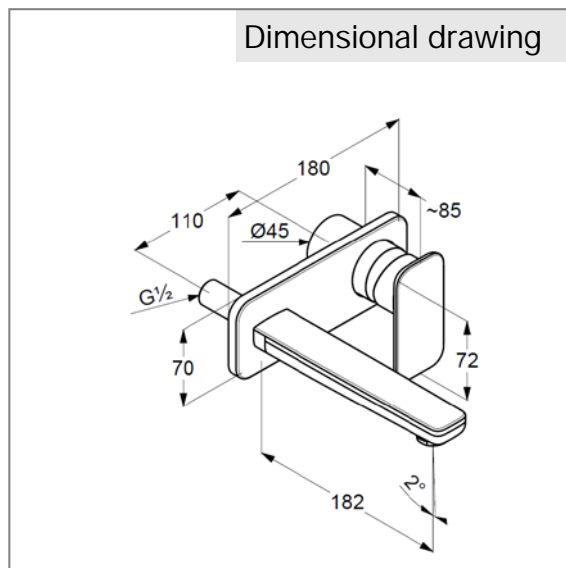

Product: KLUDI E2 concealed 2 hole single lever basin mixer, projection 180 mm, trim set

Ref.: 492440575

Product description

concealed 2 hole single lever basin mixer
 trim set
 wall mounting
 solid lever
 PCA aerator M 24 x 1
 flow rate 6 l/min at 3 bar
 wall outlet 180 mm
 without pre-installation set
 KLUDI item no. 38243

Finishes:
 05 chrome

Product picture

Advertisement

wall mounted mixer, manufacturer KLUDI GmbH & Co. KG
 KLUDI E2 item no. 492440575
 type: concealed 2 hole single lever basin mixer, trim set, with wall outlet 180 mm, chrome plated brass, solid lever chrome plated metal, PCA aerator M 24 x 1, flow rate 6 l/min at 3 bar, concealed wall unions
 dimensions: nozzle projection: 182 mm, lever projection: 85 mm, lever: 72 mm, centre distance: 110 mm, cover plate: 70/180 mm
 Suitable for pre-installation set KLUDI item no. 38243, not included.

Dimensional drawing

Flow rate diagram