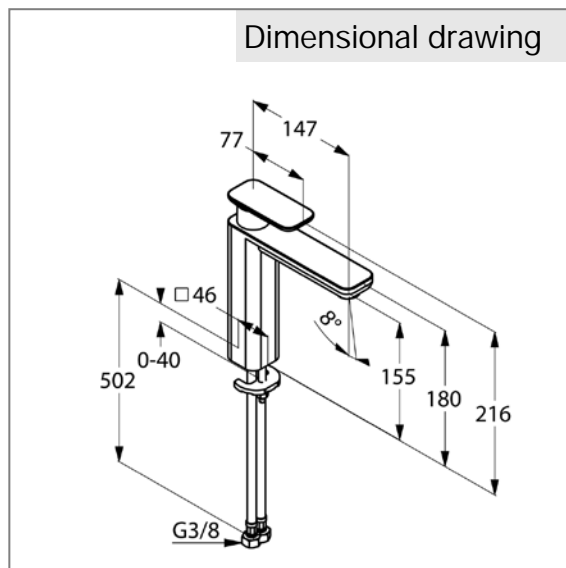

### Product description

single lever basin mixer DN 15  
 single hole mounted  
 solid lever  
 ceramic cartridge  
 PCA aerator M 24 x 1  
 flow rate 6 l/min at 3 bar  
 flexible high pressure supply tubes 3/8 inch  
 rapid installation set

### Advertisement

single lever basin mixer, manufacturer KLUDI GmbH & Co. KG  
 KLUDI E2 item no. 492960575  
 type: single lever basin mixer height 216 mm, DN 15 / PN 10, chrome plated brass, solid lever chrome plated metal, ceramic cartridge K-28, PCA aerator M 24 x 1, flow rate 6 l/min at 3 bar, flexible high pressure supply tubes 3/8 inch with DVGW / W270 approval, rapid installation set  
 dimensions: height: 216 mm, nozzle height: 180 mm, projection: 147 mm

Dimensional drawing

Flow rate diagram