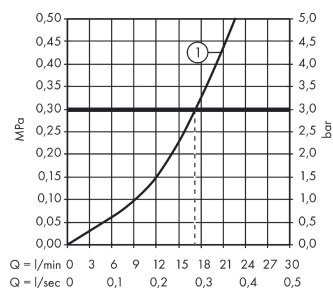

Flowchart

Shower outlet with 1B-resistance