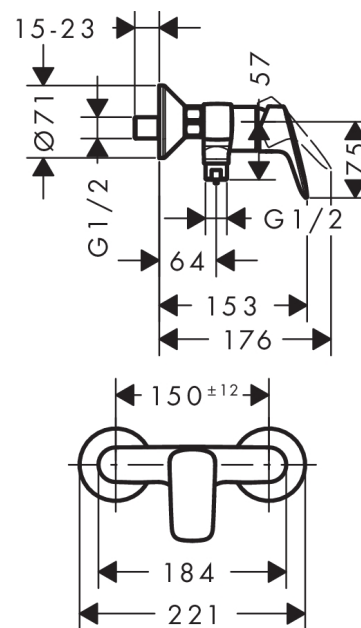

#### Description

##### product features

- 1 outlet
- connection type: s-shaped connections
- centre distance: 150 mm ± 12 mm
- flow rate: 22 l/min
- ceramic cartridge
- temperature limitation adjustable
- non-return valve
- with silencer
- hose connection DN15
- connection dimension: DN15

#### Scale drawing