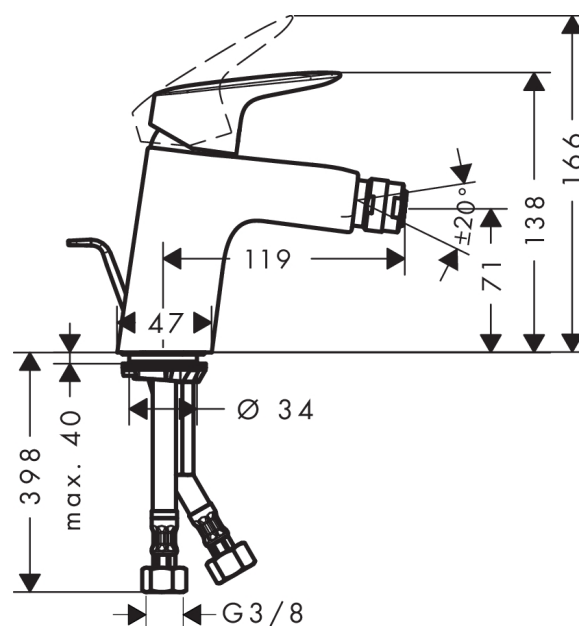

##### product features

- aerator with ball pivot
- normal spray
- flow rate: 7.2 l/min
- ceramic cartridge
- temperature limitation adjustable
- pop-up waste set G 1¼
- suitable for continuous flow water heaters
- connection dimension: DN15

#### Scale drawing