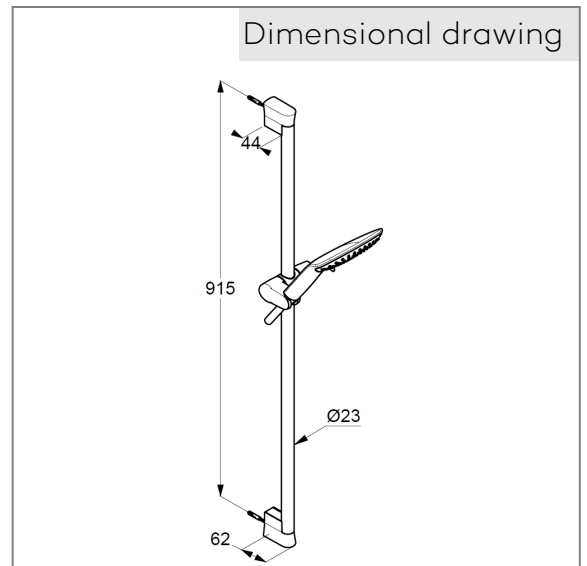

Technical Data

KLUDI FIZZ
shower set 3 S
DN 15

Ref.:
6774005-00

Finishes:
05 chrom

Product description
Manufacturer KLUDI GmbH & Co. KG
Typ: KLUDI FIZZ
shower set 3 S DN 15
Ref: 6774005-00

hand shower 3 S
3 spray pattern
Volumen/ booster/ smooth
with cleaning system
connection 1/2"
sieve seal

Shower hose
plastic coated
with metal-effect
with conical nuts
anti twist
G 1/2 x G 1/2 x 1600 mm

wall rail 900 mm
height-adjustable hand shower holder
With fixing material
for rigid wall mounting

Product picture

Dimensional drawing

Flow rate diagram