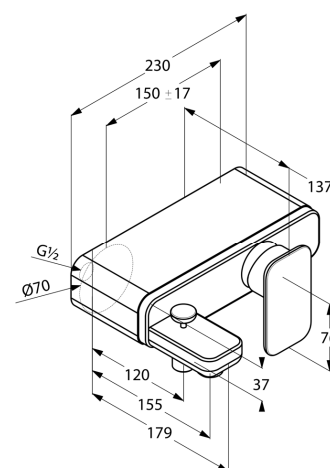

Product: KLUDI E2 MIX single lever bath and shower mixer
DN 15

Ref.: 494450575

Product description

single lever bath and shower mixer DN 15
wall-mounted
solid lever
ceramic cartridge with hot water safety device
aerator M 24 x 1
flow rate bath tub 21 l/min at 3 bar
flow rate shower 18 l/min at 3 bar
automatic diverter: shower to bath tub
shower connection 1/2 inch
protected against back flow
s-unions 1/2 x 3/4 inch

Finishes:
05 chrome

Product picture

Advertisement

single lever bath/shower mixer, manufacturer KLUDI GmbH & Co. KG
KLUDI E2 item no. 494450575
type: single lever bath and shower mixer, DN 15 / PN 10, chrome plated brass, solid lever chrome plated metal, ceramic cartridge K-41 with hot water safety device, bath tub filler with aerator M 24 x 1, flow rate at bath tub filler 21 l/min at 3 bar, flow rate at shower outlet 18 l/min at 3 bar, automatic diverter: shower to bath tub, protected against back flow DIN EN 1717, shower connection 1/2 inch, concealed s-unions 1/2 x 3/4 inch
dimensions: width: 230 mm, nozzle projection: 179 mm, lever projection: 76 mm, centers: 150 mm

Dimensional drawing

Flow rate diagram