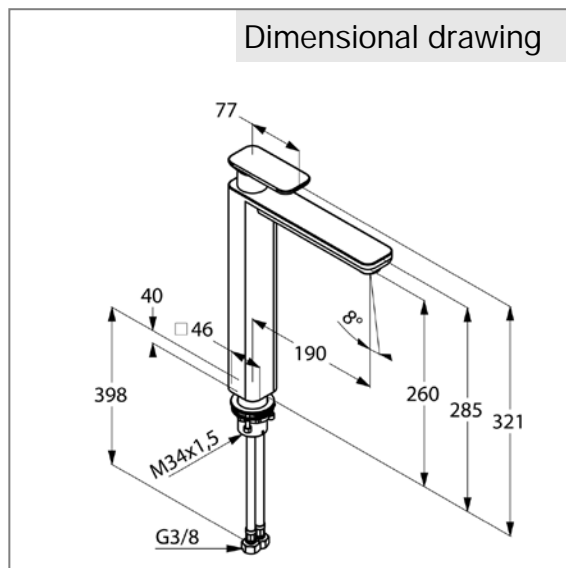

Finishes:  
 05 chrome

Product picture

**Advertisement**

single lever basin mixer, manufacturer KLUDI GmbH & Co. KG  
 KLUDI E2 item no. 492980575  
 type: single lever basin mixer height 321 mm, DN 15 / PN 10, chrome plated brass,  
 solid lever chrome plated metal, ceramic cartridge K-28, PCA aerator M 24 x 1, flow  
 rate 6 l/min at 3 bar, flexible high pressure supply tubes 3/8 inch with DVGW / W270  
 approval, shank fixing  
 dimensions: height: 321 mm, nozzle height: 260 mm, projection: 190 mm

Dimensional drawing

Flow rate diagram