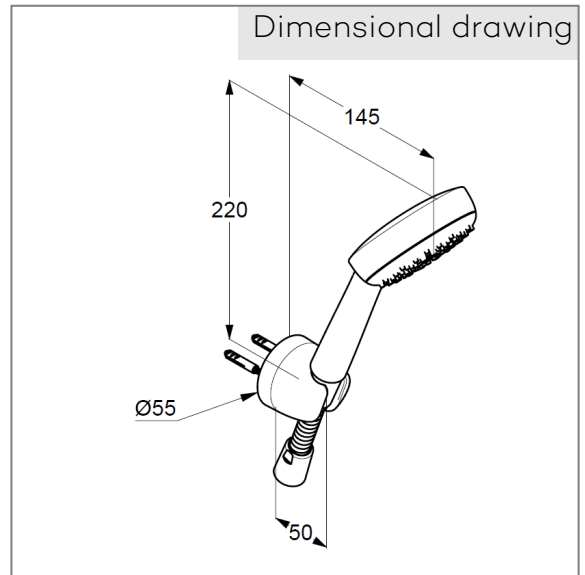

Technical Data

KLUDI LOGO
bath shower set 1 S
DN 15

Ref.:
6801005-00

Finishes:
05 chrome

Product description
Manufacturer KLUDI GmbH & Co. KG
Typ: KLUDI LOGO
bath shower set 1 S DN 15
Ref.: 6801005-00

hand shower 1 S
1 spray pattern
with cleaning system
connection 1/2"
sieve seal

Shower hose
plastic coated
with metal-effect
with conical nuts
G 1/2 x G 1/2 x 1250 mm

shower hook
for shower hoses with conical nuts,
With fixing material
for rigid wall mounting

Product picture

Dimensional drawing