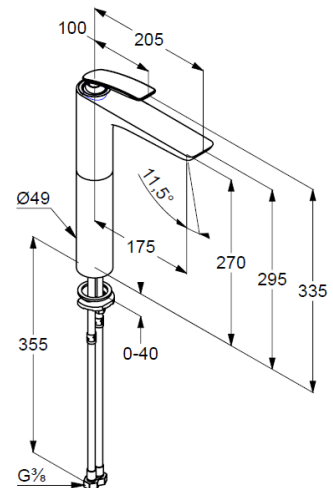

solid lever, metal

Aerator, S-Pointer M24 PCA

ceramic cartridge with hotwater safety device

flow rate at 3 bar = 8 l/ min.

fixed spout

rapid installation set

without pop up waste

Product picture

Dimensional drawing

Flow rate diagram