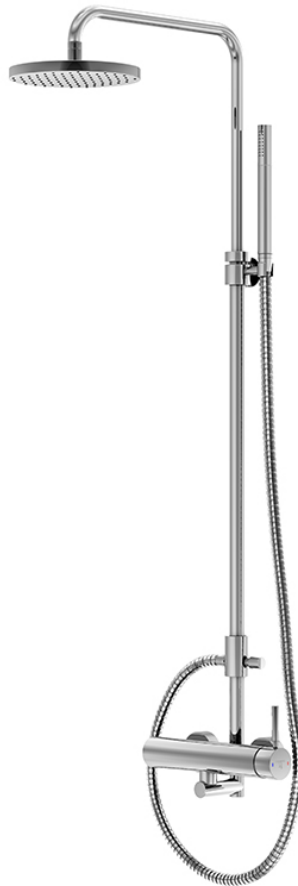

## 100 2760 Shower set

complete with shower mixer, with rain shower and handshower (rain shower with easy clean), with swivel and height adjustable shower arm (during installation), chrome

### PRODUCT IMAGE

**100 2760 Shower set**

complete with shower mixer, with rain shower and handshower (rain shower with easy clean), with swivel and height adjustable shower arm (during installation), chrome