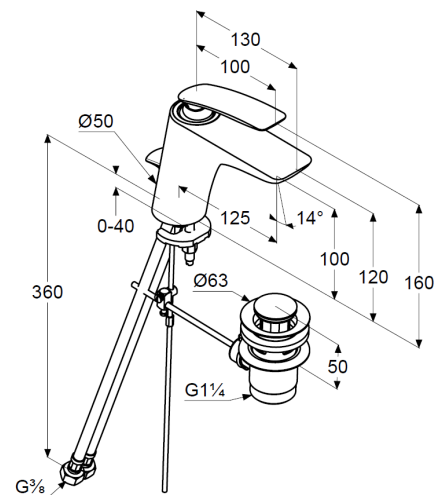

# Technische Daten/ Technical Data

KLUDI BALANCE  
single lever basin mixer  
DN 15

Ref.:  
520239175

Finishes:  
91 white/chrome

Product description  
Manufacturer KLUDI GmbH & Co. KG  
Typ: KLUDI BALANCE  
single lever basin mixer  
Ref.: 520239175

basin mixer  
single lever mixer  
1-hole mounted  
solid lever, metal  
aerator, S-Pointer M24 PCA  
ceramic cartridge with hot water safety device  
flow rate at 3 bar 5 l/min.  
flexible hoses G $\frac{3}{8}$  DVGW approved  
rapid installation set  
pop up waste G1 $\frac{1}{4}$  metal

## Maßzeichnung/ Dimensional drawing