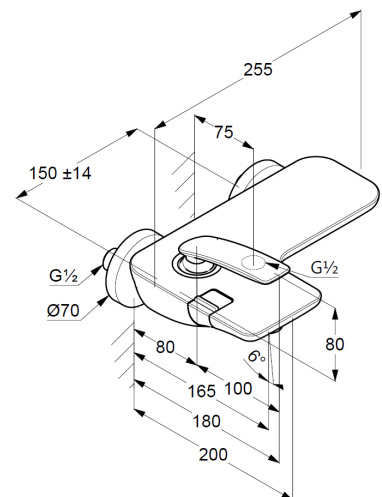

Technische Daten/ Technical Data

KLUDI BALANCE
single lever bath-and shower mixer
DN 15

Ref.:
524450575

Finishes:
05 chrome

Product description
Manufacturer KLUDI GmbH & Co. KG
Typ: KLUDI BALANCE
single lever bath-and shower mixer
DN 15
Ref.: 524450575

bath-and shower mixer
single lever mixer
wall mounted
automatic diverter: shower/bath
solid lever, metal
aerator M24
protected against back flow
shower outlet G $\frac{1}{2}$
ceramic cartridge with hot water safety device
flow rate at 3 bar 21 l/min.
S-unions G $\frac{1}{2}$ x G $\frac{3}{4}$

Produktabbildung/ Product picture

Maßzeichnung/ Dimensional drawing

Durchfluss/ Flow rate