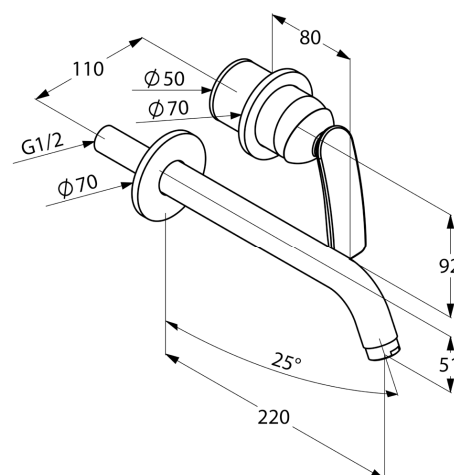

Product: KLUDI BALANCE concealed 2 hole single lever basin mixer, trim set

Ref.: 522450575

Product description

concealed 2 hole single lever basin mixer
 trim set
 wall mounting
 solid lever
 s-pointer eco aerator M 24 x 1
 flow class Z
 wall outlet
 without pre-installation set
 item no. 38243

Finishes:
 05 chrome

Product picture

Advertisement

wall mounted mixer, manufacturer KLUDI GmbH & Co KG
 KLUDI BALANCE item no. 522450575
 type: concealed 2 hole single lever basin mixer, trim set, with wall outlet, chrome plated brass, solid lever chrome plated metal, s-pointer eco aerator M 24 x 1, flow rate 8,0 l/min at 3 bar, concealed wall unions
 dimensions: nozzle projection: 220 mm, lever projection: 80 mm, lever: 92 mm, centre distance: 110 mm
 Suitable for pre-installation set item no. 38243, not included.

Dimensional drawing

Flow rate diagram