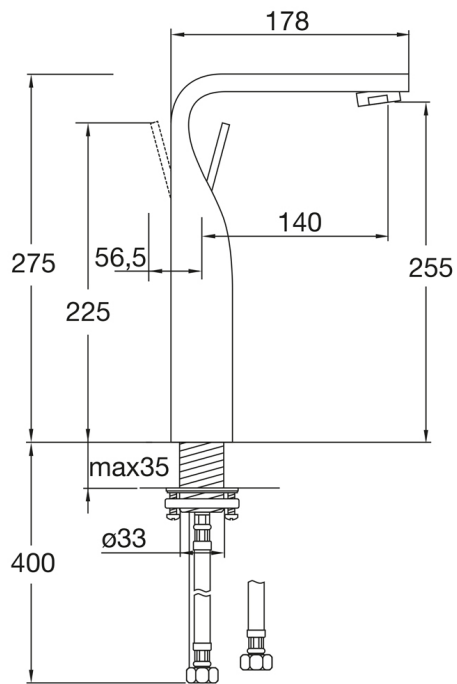

230 1700 Single lever basin mixer without pop up waste

projection 140 mm, with ceramic cartridge, with flexible hoses 3/8", chrome

PRODUCT IMAGE

230 1700 Single lever basin mixer without pop up waste

projection 140 mm, with ceramic cartridge, with flexible hoses 3/8", chrome

TECHNICAL DRAWING

230 1700 Single lever basin mixer without pop up waste

projection 140 mm, with ceramic cartridge, with flexible hoses 3/8", chrome

EXPLODED VIEW

1	230 9940	Griff komplett handle complete	230 1700
2	099 9004	Keramik-Kartusche Ø 25 mm ceramic cartridge Ø 25 mm	
3	099 9805	Befestigungset fixing set	
4	099 9120	Luftsprudler mit verchromter Hülse aerator with chrome sleeve	
5	099 9300	Ablaufgarnitur 1 1/4" pop up waste 1 1/4"	
6	099 9200	Flexschläuche 3/8" x M 10; 360 mm flexible connection hose Ø 3/8" x M 10; 360 mm	
			12.07.2016
			STEINBERG 
			<small>Autor Dipl.-Ing. Zuzana Michalkova</small>