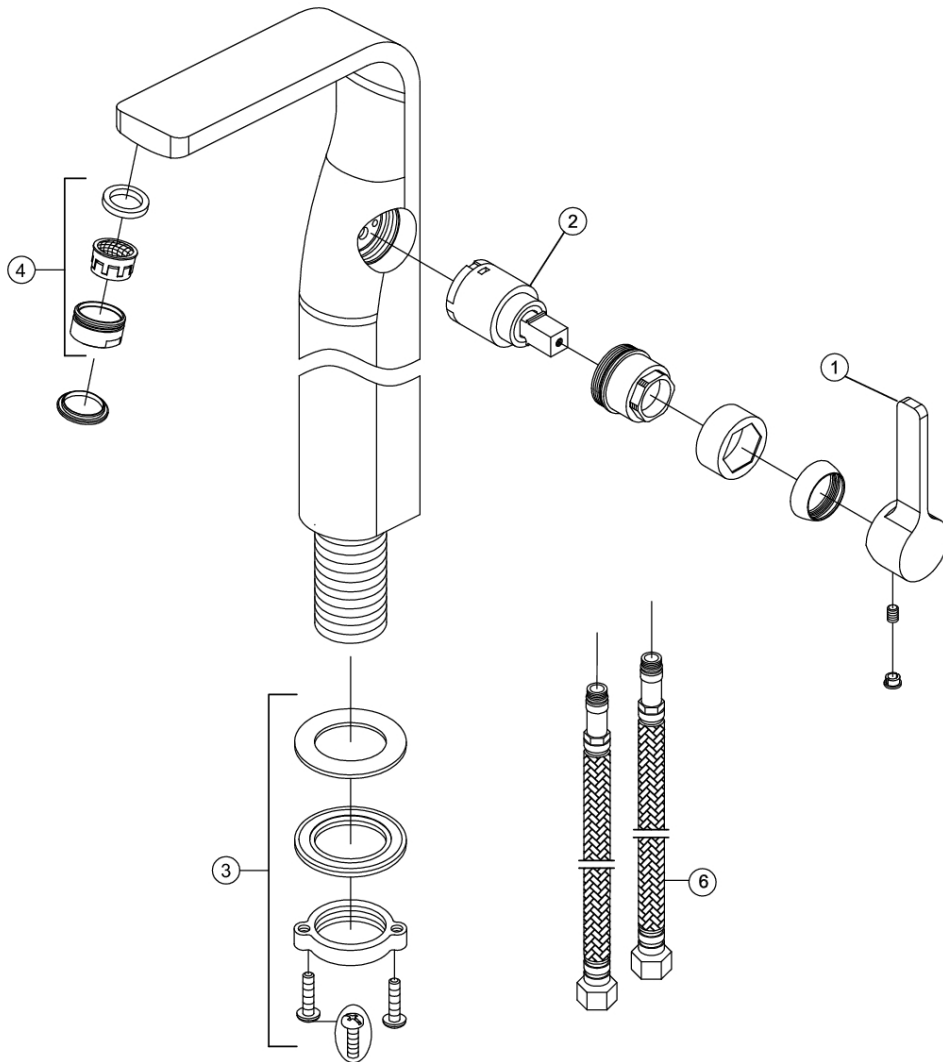

230 1700 Single lever basin mixer without pop up waste

projection 140 mm, with ceramic cartridge, with flexible hoses 3/8", chrome

PRODUCT IMAGE

230 1700 Single lever basin mixer without pop up waste

projection 140 mm, with ceramic cartridge, with flexible hoses 3/8", chrome

TECHNICAL DRAWING

230 1700 Single lever basin mixer without pop up waste

projection 140 mm, with ceramic cartridge, with flexible hoses 3/8", chrome

EXPLODED VIEW

1	230 9940	Griff komplett handle complete	230 1700
2	099 9004	Keramik-Kartusche Ø 25 mm ceramic cartridge Ø 25 mm	
3	099 9805	Befestigungset fixing set	
4	099 9120	Luftsprudler mit verchromter Hülse aerator with chrome sleeve	
5	099 9300	Ablaufgarnitur 1 1/4" pop up waste 1 1/4"	
6	099 9200	Flexschläuche 3/8" x M 10; 360 mm flexible connection hose Ø 3/8" x M 10; 360 mm	
			12.07.2016
			STEINBERG 
			<small>Autor Dipl.-Ing. Zuzana Michalkova</small>