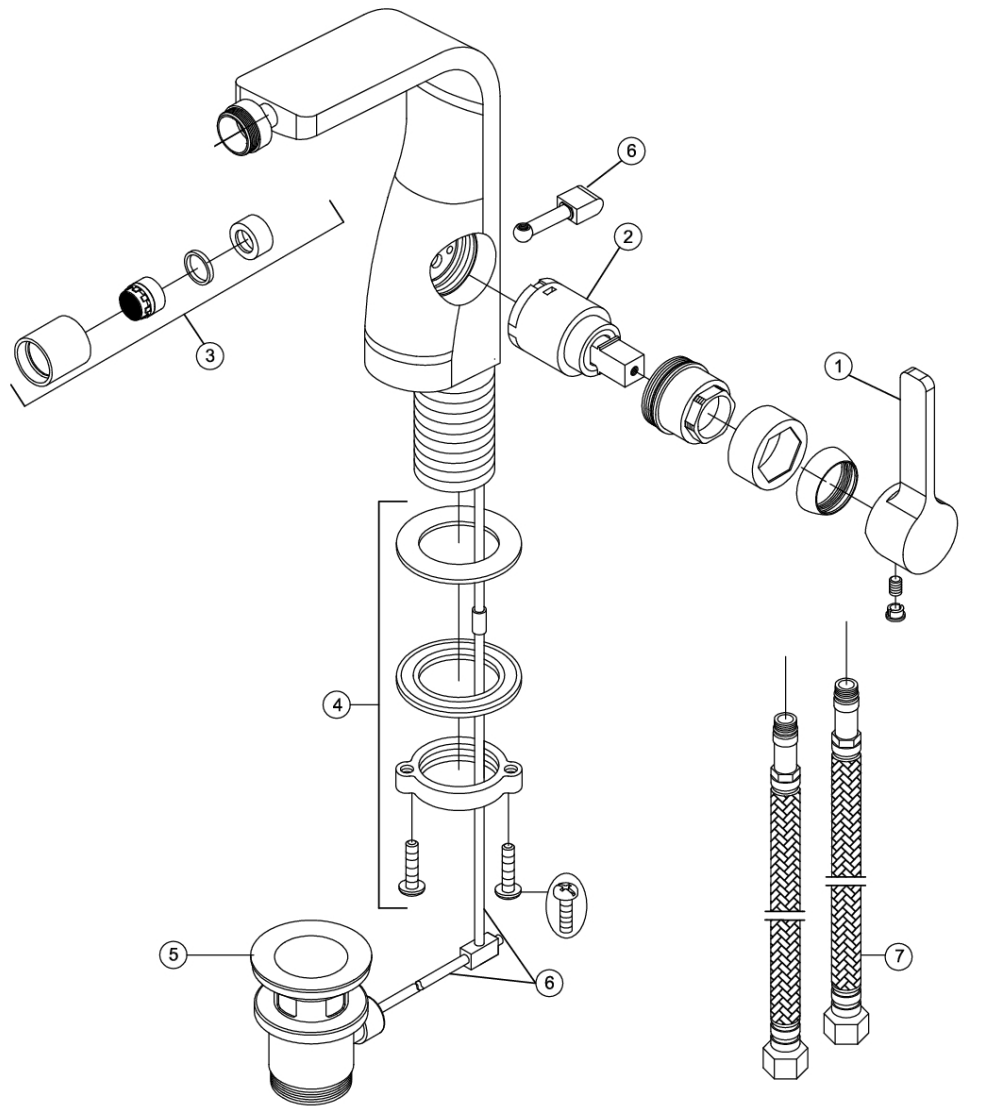

**230 1300 Single lever bidet mixer**

with ceramic cartridge, with pop up waste 1 1/4", with flexible hoses 3/8", projection 131 mm, chrome

PRODUCT IMAGE

230 1300 Single lever bidet mixer

with ceramic cartridge, with pop up waste 1 1/4", with flexible hoses 3/8", projection 131 mm, chrome

TECHNICAL DRAWING

230 1300 Single lever bidet mixer

with ceramic cartridge, with pop up waste 1 1/4", with flexible hoses 3/8", projection 131 mm, chrome

EXPLODED VIEW

1	230 9940	Griff komplett   handle complete	230 1300
2	099 9004	Keramik-Kartusche Ø 25 mm   ceramic cartridge Ø 25 mm	
3	099 9805	Befestigungset   fixing set	
4	230 9111	Luftsprudler mit verchromter Hülse   aerator with chrome sleeve	15.07.2016
5	099 9300	Ablaufgarnitur 1 1/4"   pop up waste 1 1/4"	
6	099 9851	Zugstangenset mit Kugelstange 200 mm   pop-up rod and ball rod 200 mm	
7	099 9200	Flexschläuche 3/8" x M 10   flexible connection hose Ü 3/8" x M 10	