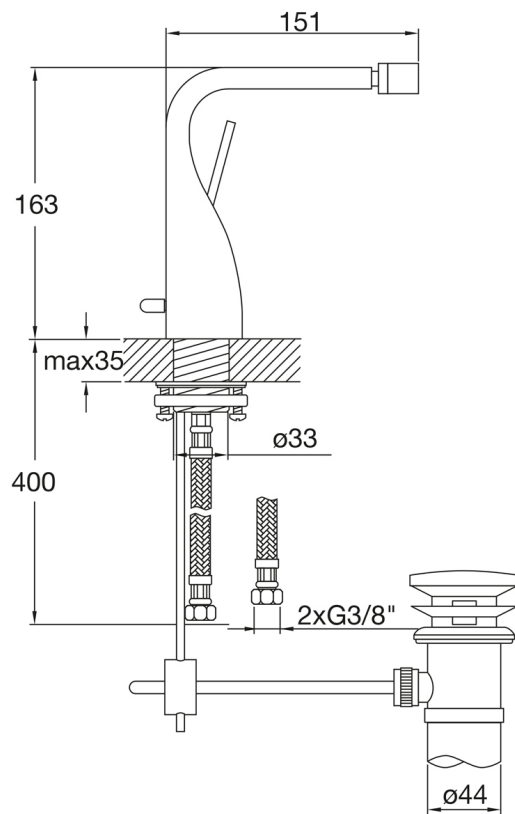

**230 1300 Single lever bidet mixer**

with ceramic cartridge, with pop up waste 1 1/4", with flexible hoses 3/8", projection 131 mm, chrome

PRODUCT IMAGE

230 1300 Single lever bidet mixer

with ceramic cartridge, with pop up waste 1 1/4", with flexible hoses 3/8", projection 131 mm, chrome

TECHNICAL DRAWING

230 1300 Single lever bidet mixer

with ceramic cartridge, with pop up waste 1 1/4", with flexible hoses 3/8", projection 131 mm, chrome

EXPLODED VIEW

1	230 9940	Griff komplett   handle complete	230 1300
2	099 9004	Keramik-Kartusche Ø 25 mm   ceramic cartridge Ø 25 mm	
3	099 9805	Befestigungset   fixing set	
4	230 9111	Luftsprudler mit verchromter Hülse   aerator with chrome sleeve	15.07.2016
5	099 9300	Ablaufgarnitur 1 1/4"   pop up waste 1 1/4"	
6	099 9851	Zugstangenset mit Kugelstange 200 mm   pop-up rod and ball rod 200 mm	
7	099 9200	Flexschläuche 3/8" x M 10   flexible connection hose Ü 3/8" x M 10	