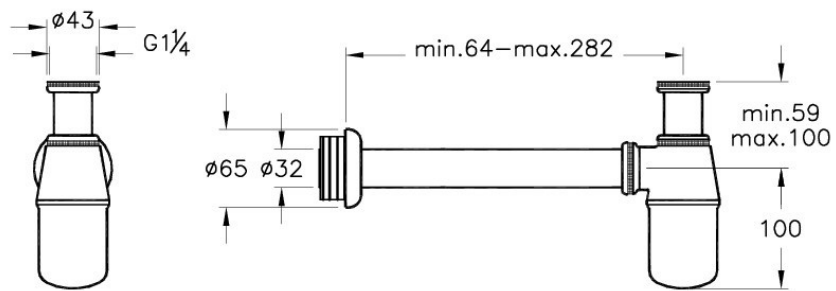

# VitrA

Description Sifon Pipe Trap For Basins Or Sinks

Code A45122EXP  
Coating Chrome  
Installation Type Standard  
Colour Chrome

VitrA retains the right to change details about the products and technical specifications without prior notice.