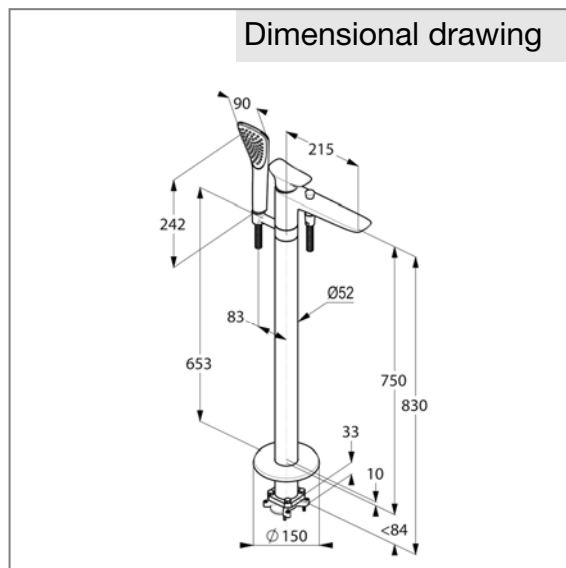

Finishes:
05 chrome

Advertisement

single lever bath/shower pillar mixer, manufacturer KLUDI GmbH & Co. KG
KLUDI AMBA item no. 535900575
type: single lever bath and shower pillar mixer, DN 15 / PN 10, with shower holder,
chrome plated brass, solid lever chrome plated metal, ceramic cartridge K-41 with
hot water safety device, bath tub filler with aerator M 24 x 1, flow rate at bath tub
filler 22,5 l/min at 3 bar, flow rate at shower outlet 18,1 l/min, automatic diverter:
shower to bath tub, protected against back flow DIN EN 1717, with hand shower
KLUDI FIZZ 1 S, with cleaning system, with volume spray, chrome plated plastic, with
KLUDI SUPARAFLEX SILVER shower hose 1/2 x 1/2 inch x 1250 mm plastic coated
with metal-effect (silver), with anti twist, shower connection 1/2 inch
dimensions: height: 979 mm, nozzle projection: 215 mm, nozzle height: 742 – 819
mm, diameter cover plate: 150 mm
Suitable for pre-installation set KLUDI FLEXX.BOX DN 20 item no. 88088 for free-
standing bath and shower mixer, not included.

Product picture

Dimensional drawing

Flow rate diagram