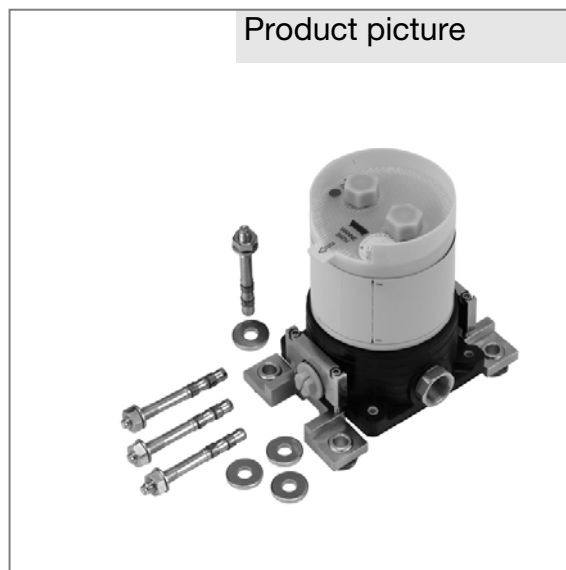

Product: KLUDI concealed unit body DN 20 for free standing bath and shower mixers

Ref.: 88088

Product description

concealed unit body DN 20
 pre-installation set
 for free standing bath and shower mixers
 floor installation
 one-piece elastomer casing
 dezincification resistant brass
 with protection cap
 with tight gasket
 with flush pipe set
 without floor standing bath and shower mixer
 without extension set

Advertisement

concealed unit body, manufacturer KLUDI GmbH & Co KG
 type KLUDI concealed unit body item no. 88088, DN 20, for free standing bath and shower mixers, dezincification resistant brass DIN 50930-6, for floor installation depth 80 to 150 mm, body isolate to noise and temperature, with one-piece elastomer casing, with tight gasket, connection 3/4 inch, with flush pipe set 1/2 inch consisting of protection cap, sealing plate, gaskets and screw plugs for simple flushing in accordance to DIN 1988,
 Optimal function only in combination with KLUDI products

Product picture

Dimensional drawing